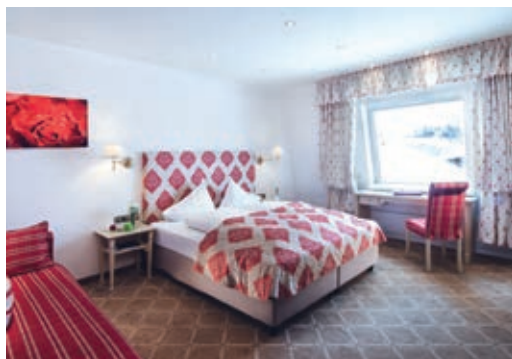

DOPPELZIMMER COMFORT

Double room Comfort

30 m²

Nord
North

2 Erwachsene + 1 Kind
2 adults + 1 child

Charmanter Landhausstil
Charming country house style